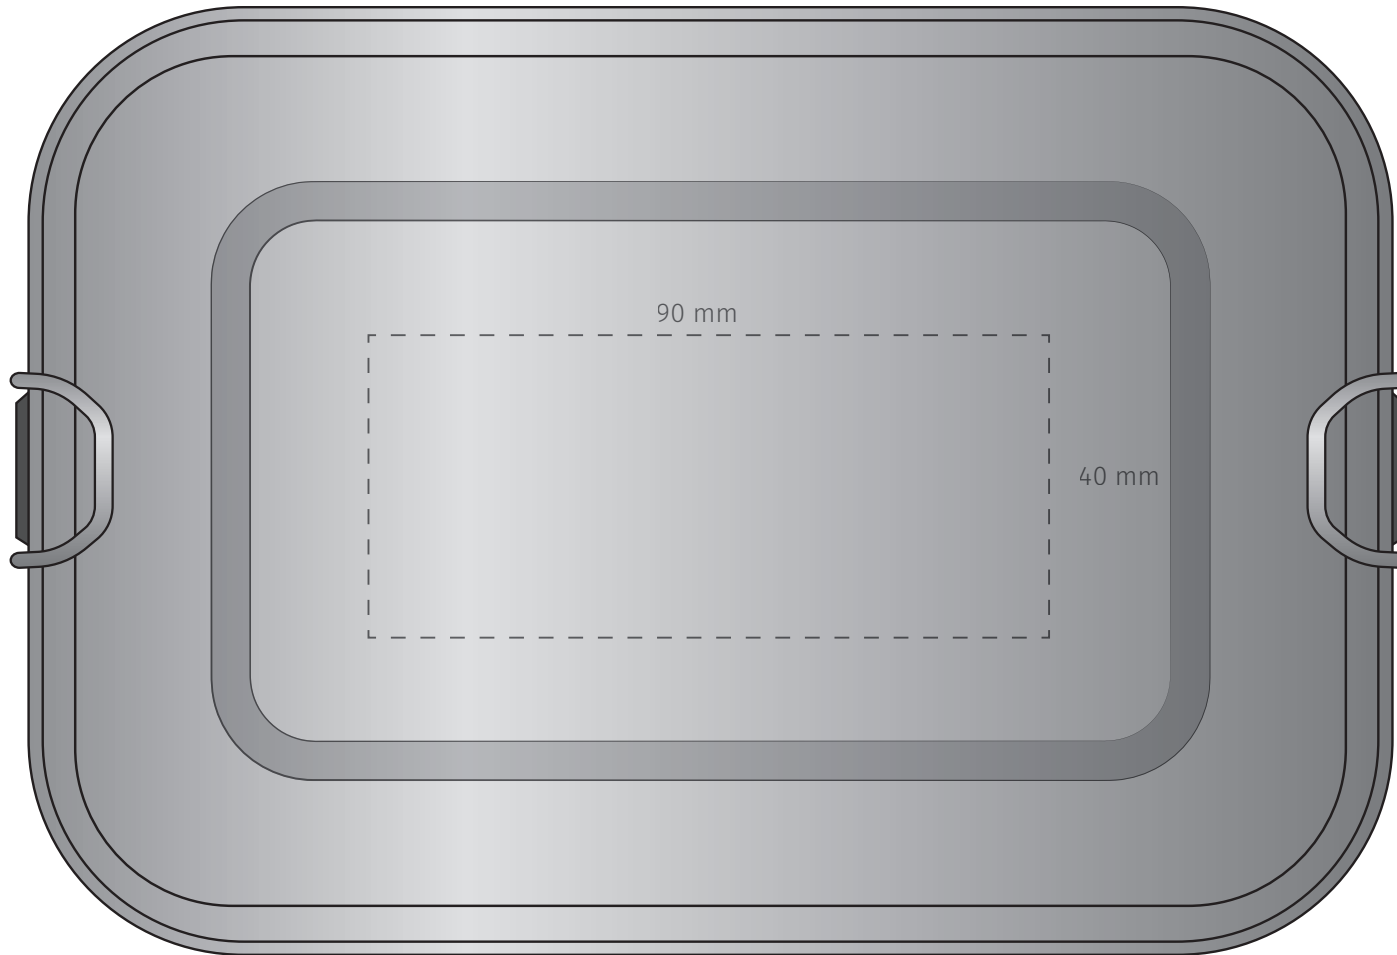

TEMPLATE:
■ CHICO STAINLESS STEEL LUNCHBOX

SCREENPRINT

Item shown at 100% actual size when viewed on A4 paper

BRANDING

Screenprint: Max branding area 80 x 40 mm

TEMPLATE:
■ CHICO STAINLESS STEEL LUNCHBOX

ENGRAVED

Item shown at 100% actual size when viewed on A4 paper

BRANDING

Engraved : Max branding area 90 x 40 mm