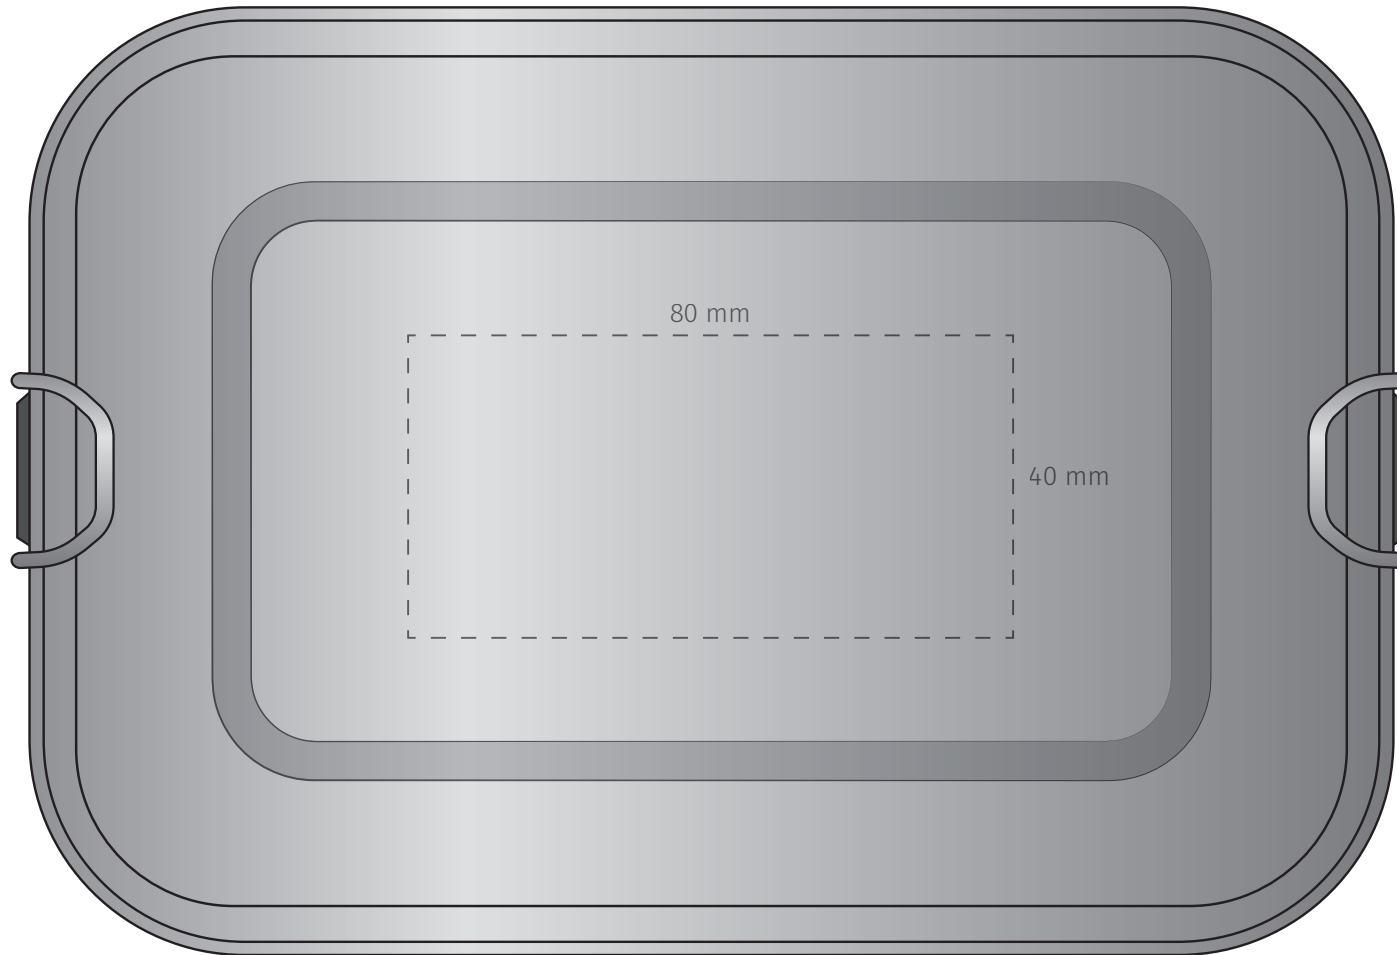

TEMPLATE:
■ CHICO STAINLESS STEEL LUNCHBOX

SCREENPRINT

Item shown at 100% actual size when viewed on A4 paper

BRANDING

Screenprint: Max branding area 80 x 40 mm

TEMPLATE:
■ CHICO STAINLESS STEEL LUNCHBOX

ENGRAVED

Item shown at 100% actual size when viewed on A4 paper

BRANDING

Engraved : Max branding area 90 x 40 mm